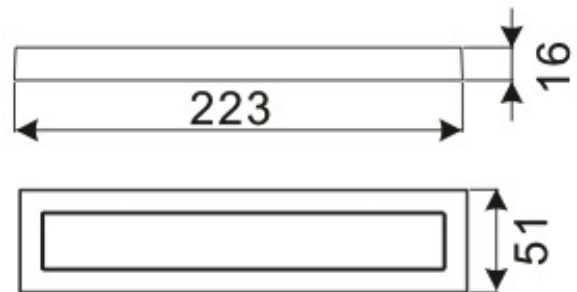

LED Wall Lighting – LR-W00124

Model No.	LR-W00124
LED Type	SMD 3528
LED Q'TY.	20
Beam Angle	-
Minimum luminous flux(lm)	100
Voltage	12V DC
LED Watt	1.7W
Environmental Temperature	- 20°C~60°C
Environmental Humidity	0%-95%
Safety Class	III
Safety Type	IP20
Material	Aluminium
Driver	Excluded